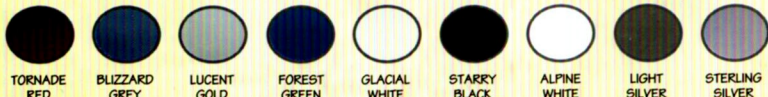

SPECIFICATIONS

VARIANT	XL		XT		XTI		XUV		SPORTIVO		
TRANSMISSION			5 Speed Manual			5 Speed MT		4 Speed AT including OVERDRIVE		5 Speed MT	4 Speed AT including OVERDRIVE
ENGINE											
Engine	Model	4JA - 1 Direct Injection Diesel				4JA1 - L EURO 2 Direct Injection Diesel					
Displacement	Liter					2.5					
Fuel System	Air Optimizer	Naturally Aspirated				Low Charge Turbo					
	Fuel Tank Capacity (liters)					55					
Maximum Output (JIS)	PS/rpm	81 / 3,900				85 / 3,900					
Maximum Torque (JIS)	kg.m/rpm	17 / 2,000				18.9 / 2,000					
WEIGHTS & DIMENSIONS											
Gross Vehicle Weight	kg					2,180				2,210	
Overall Length x Width x Height	mm	4,435 x 1,680 x 1,765				4,475 x 1,680 x 1,839				4,730 x 1,770 x 1,900	
Wheelbase	mm					2,680					
CHASSIS											
Suspension	Front	Independent Double Wishbone & Torsion Bar Springs with Stabilizer Bar									
	Rear	Flex Ride : Semi-Elliptical Steel Leaf Spring									
Tire & Wheel	Size & Finish	185 / 80 R14 / Steel				205/65 R15 / Silver Finish Alloy				235/70 R15 / Chrome Finish Alloy	
EXTERIOR											
Radiator Grille		6-Hole Design				6-Hole Design with Chrome Garnish					
Front Bumper	Upper Portion					Body Color				Chrome	
Bumper Overmold		Without						With			
Side View Mirror	Color	Black				Chrome, Power Retract with Wide Angle View Mirror and LED Signal Lamp					
Rear Combination Lamp		Multi Reflector / Bulb Type				Multi Reflector LED / Bulb Combination		Multi-Reflector / LED Bulb Combination with Chrome Garnish			
Rear Spare Tire Cover		Without				New Design with Honeycomb Mesh					
Rear Spoiler with Center Chrome Garnish		Without						With Integrated 3rd Brake Lamp		With Integrated 3rd Brake Lamp and Reverse Camera	
INTERIOR											
Seats	Driver / Passenger	Pilot Seat; Reclining & Sliding / Bench Type; Reclining				Pilot Seat; Reclining & Sliding / Pilot Seat; Reclining & Sliding					
	2nd Row	Bench Type / Folding				70:30 Split Folding and Full Reclining with Center Arm Rest					
	3rd Row	Side Facing & Folding				Front Facing; Fold and Tumble with Back Pocket		Side Facing & Folding		Front Facing : Fold and Tumble with Back Pocket	
	Material	Vinyl		Gray Sport Jersey / Vinyl Combination				Black Sport Jersey / Vinyl Combination		Alcantara / Vinyl Seat Trim Design	
Handbrake Handle		Pull and Twist				Lever Type					
Entertainment System	Audio Function	Cassette / Tuner		Single In-Dash CD / Tuner / MP3		Single In-Dash CD / MP3 / Tuner with USB Port and Remote				Single In-Dash DVD with 3" Monitor and I-POD Interface	
	No. of Speakers	(2) Two		(4) Four		(6) Six (including 2 Tweeters)					
	Video System					Without				Dual 7" Wide Screen Headrest Mounted LCD Monitors	
COMFORT & CONVENIENCE											
Power Features	Remote Keyless Entry	Without				With Interior Roomlamp Illumination					
	Power Door Lock	Without				With					
	Power Windows	Without				With					
	Power Side Mirror	Without				With					
SAFETY & SECURITY											
Alarm System		Without				With					
Back-up Sensors		Without				With					